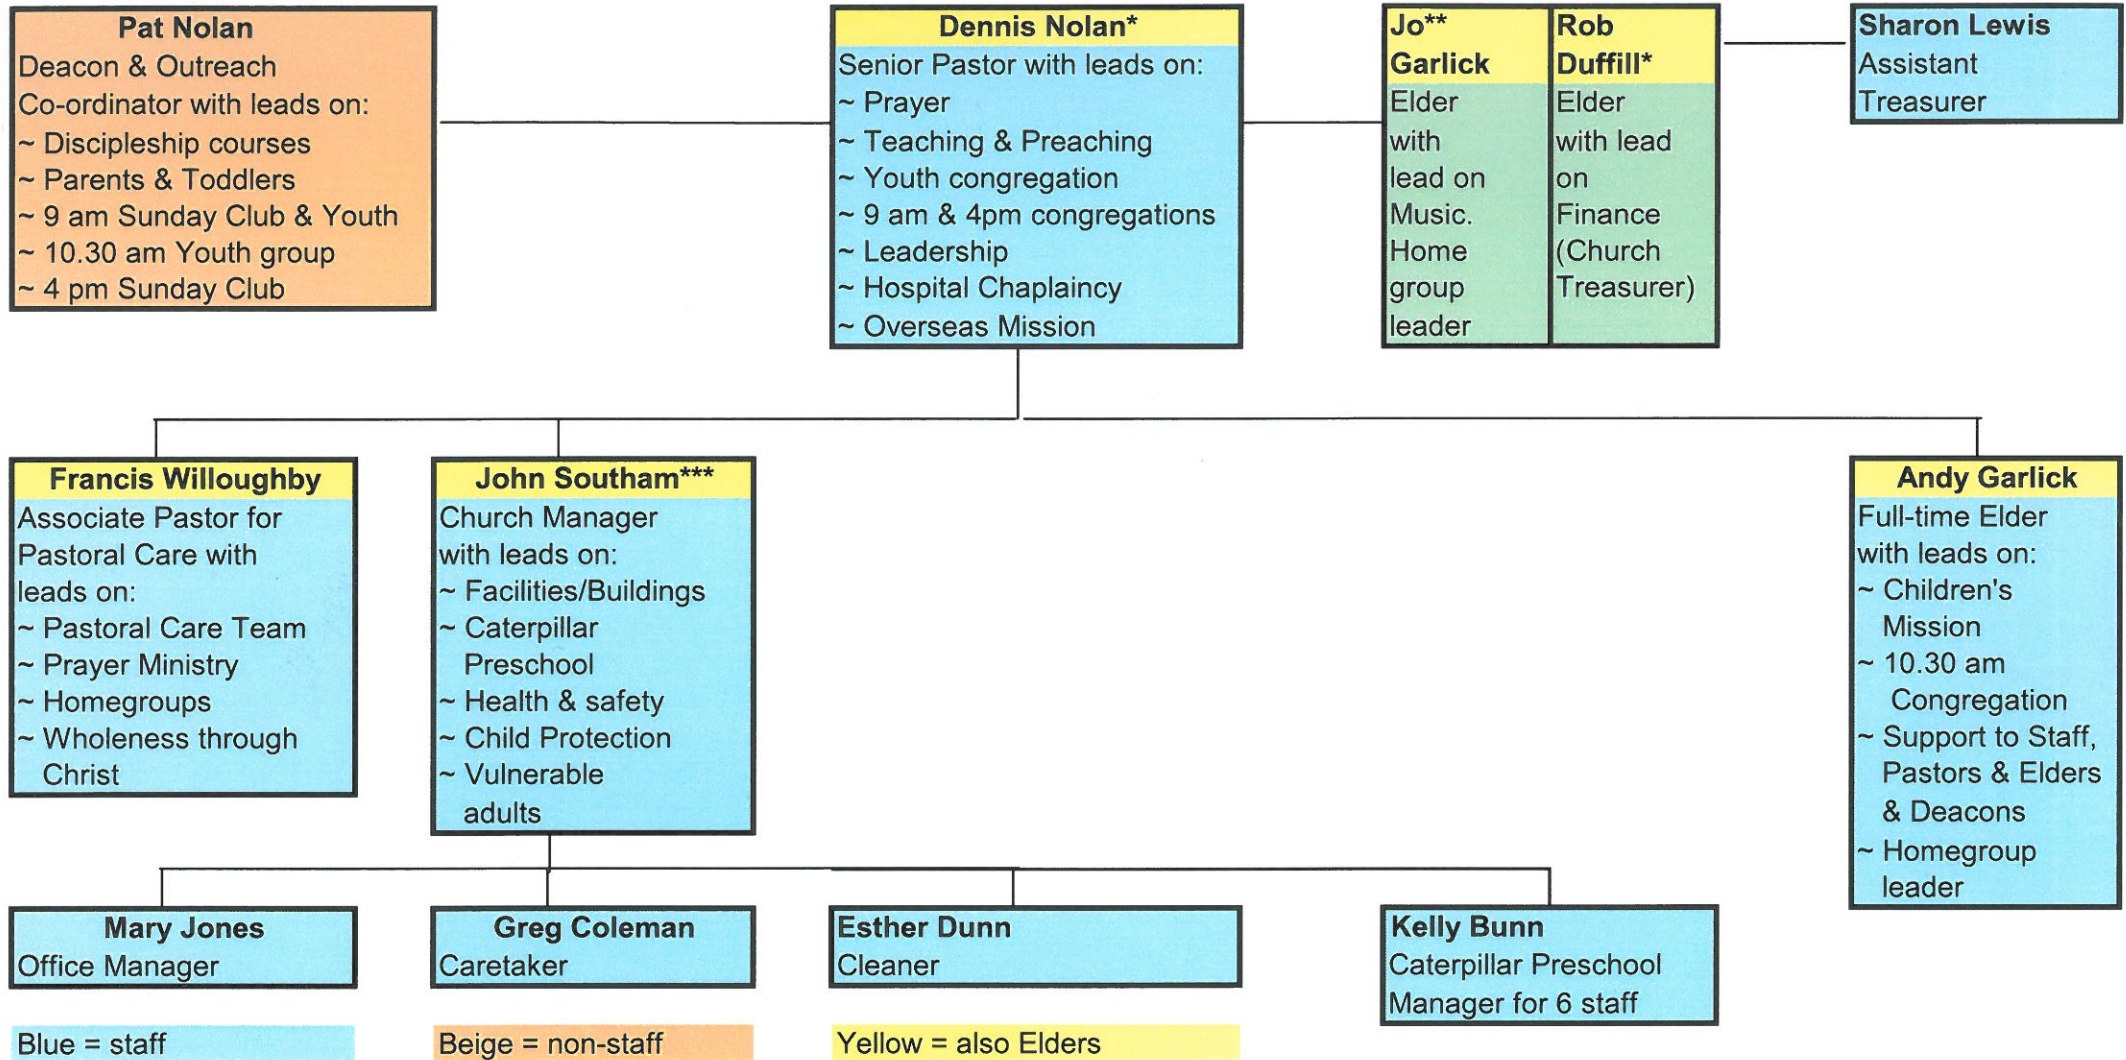

Battle Baptist Church

Staff organisation chart

(with Elders Congregational leaders)

* = Dennis & Rob are trustees of Life with Hope Trust (the umbrella charitable company for Battle Baptist Church) , & also of the Caterpillar Pre-school charity
 **= Jo is also a Caterpillar Preschool staff member
 *** = John also supports Overseas Mission to Middle East